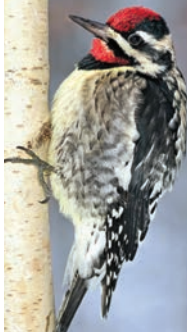

## RED-HEADED WOODPECKER

*Melanerpes erythrocephalus*

© GONEPADDLING / DREAMSTIME.COM

#### Description:

7.5-9". Bright red head/neck, white underparts, black top wing w/large white patches.

**Habitat:** Deciduous forests, nut-producing trees; swamps, marshes w/standing dead trees.

**Range:** Non-breeding visitor. South/central/western NH.

## YELLOW-BELLIED SAPSUCKER

*Sphyrapicus varius*

© STEVEN RUSSEL SMITH PHOTOS / DREAMSTIME.COM