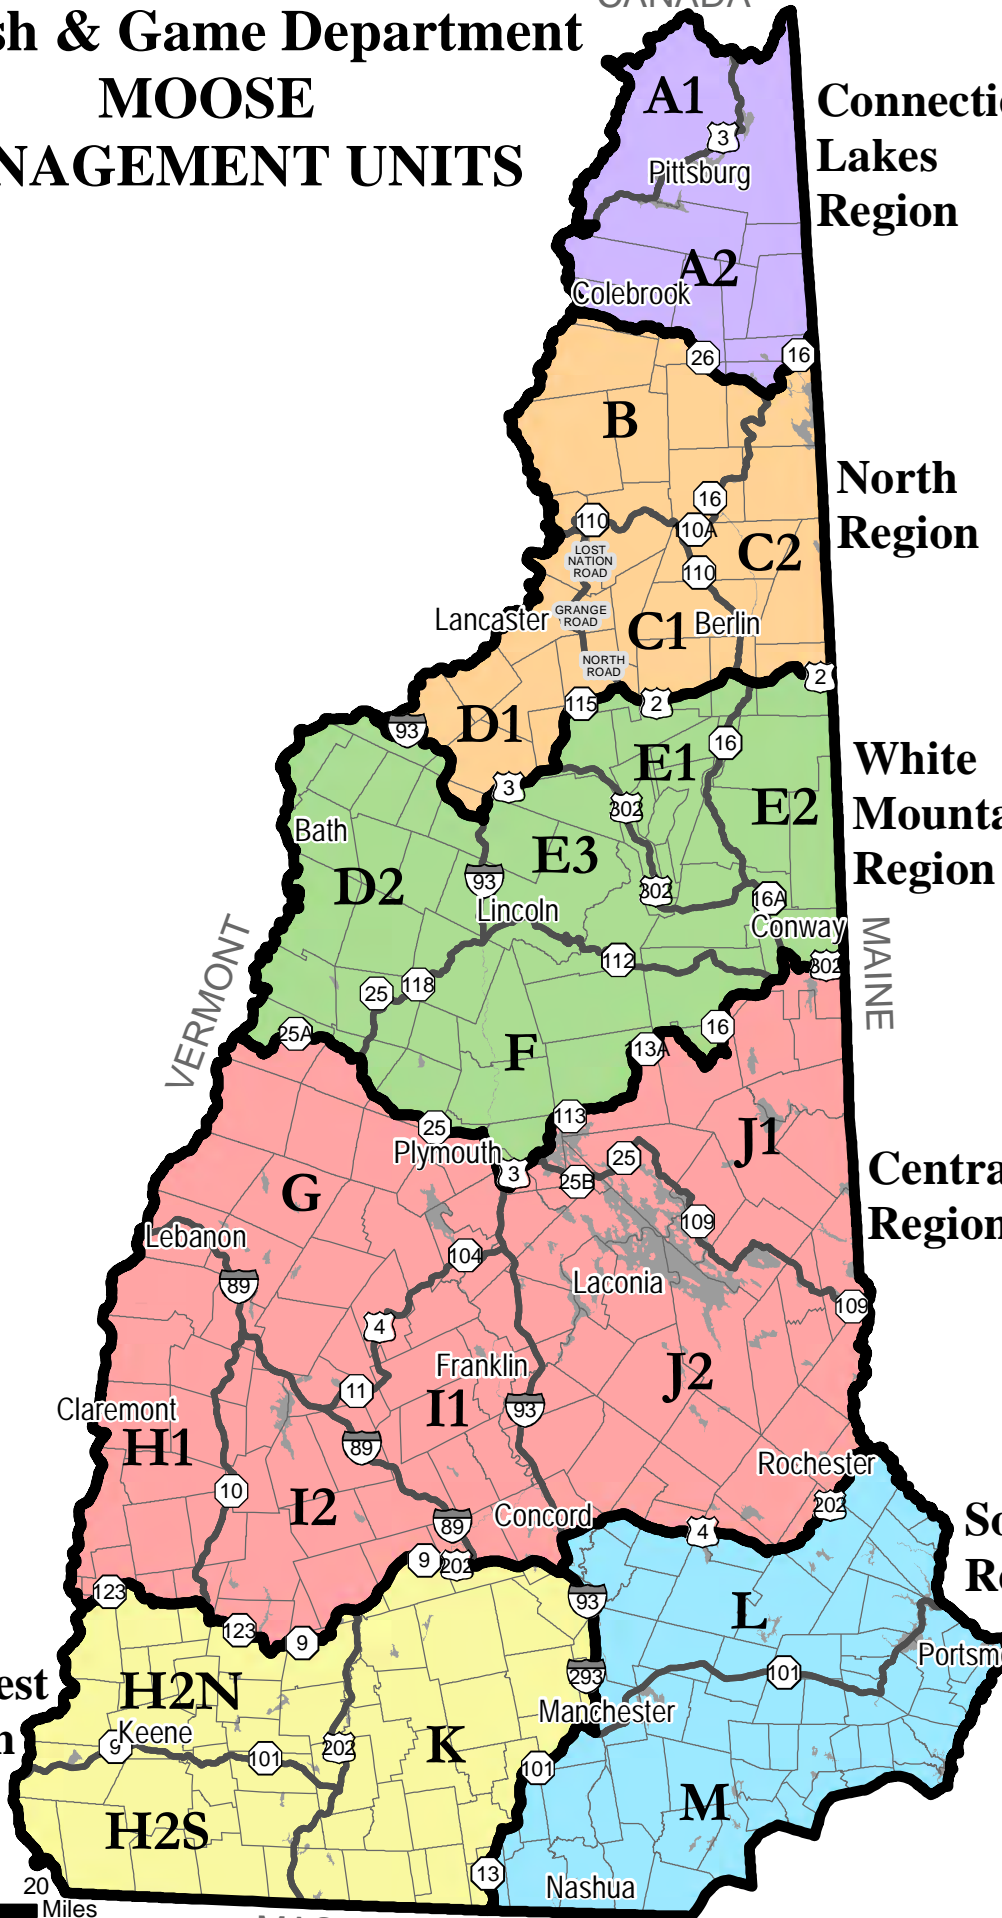

NH Fish & Game Department MOOSE MANAGEMENT UNITS

CANADA

Connecticut
Lakes
Region

North
Region

White
Mountains
Region

Central
Region

Southeast
Region

Southwest
Region

0 10 20 Miles
Map prepared May 31, 2023

MASSACHUSETTS