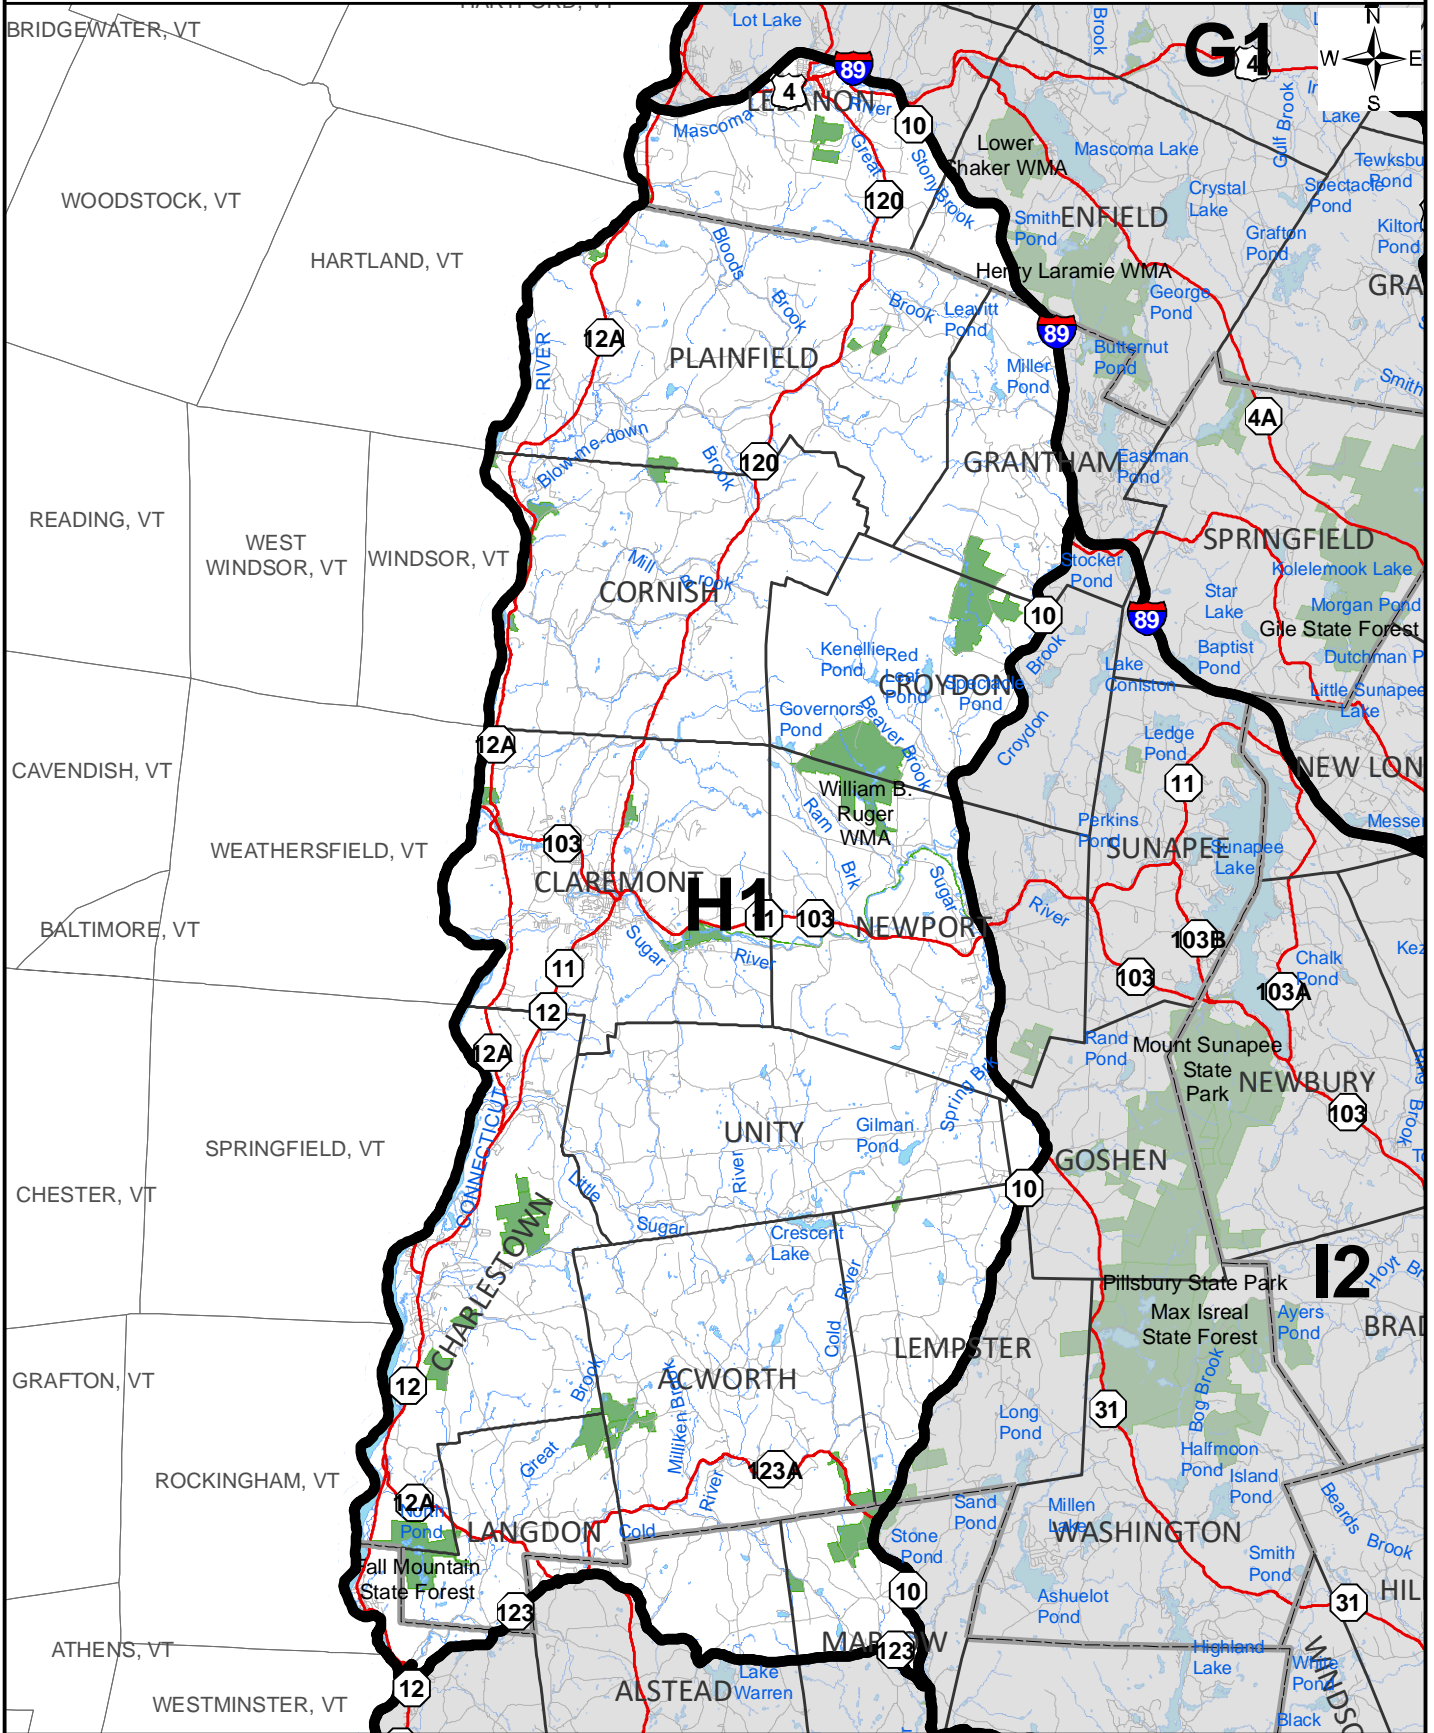

WILDLIFE MANAGEMENT UNIT H1

- Wildlife Management Unit boundary
- State or Federal Land or Easement
- Town boundary
- Highway
- River or Shoreline

WILDLIFE MANAGEMENT UNIT H2

-  Wildlife Management Unit boundary
-  Town boundary
-  State or Federal Land or Easement
-  Highway
-  River or Shoreline