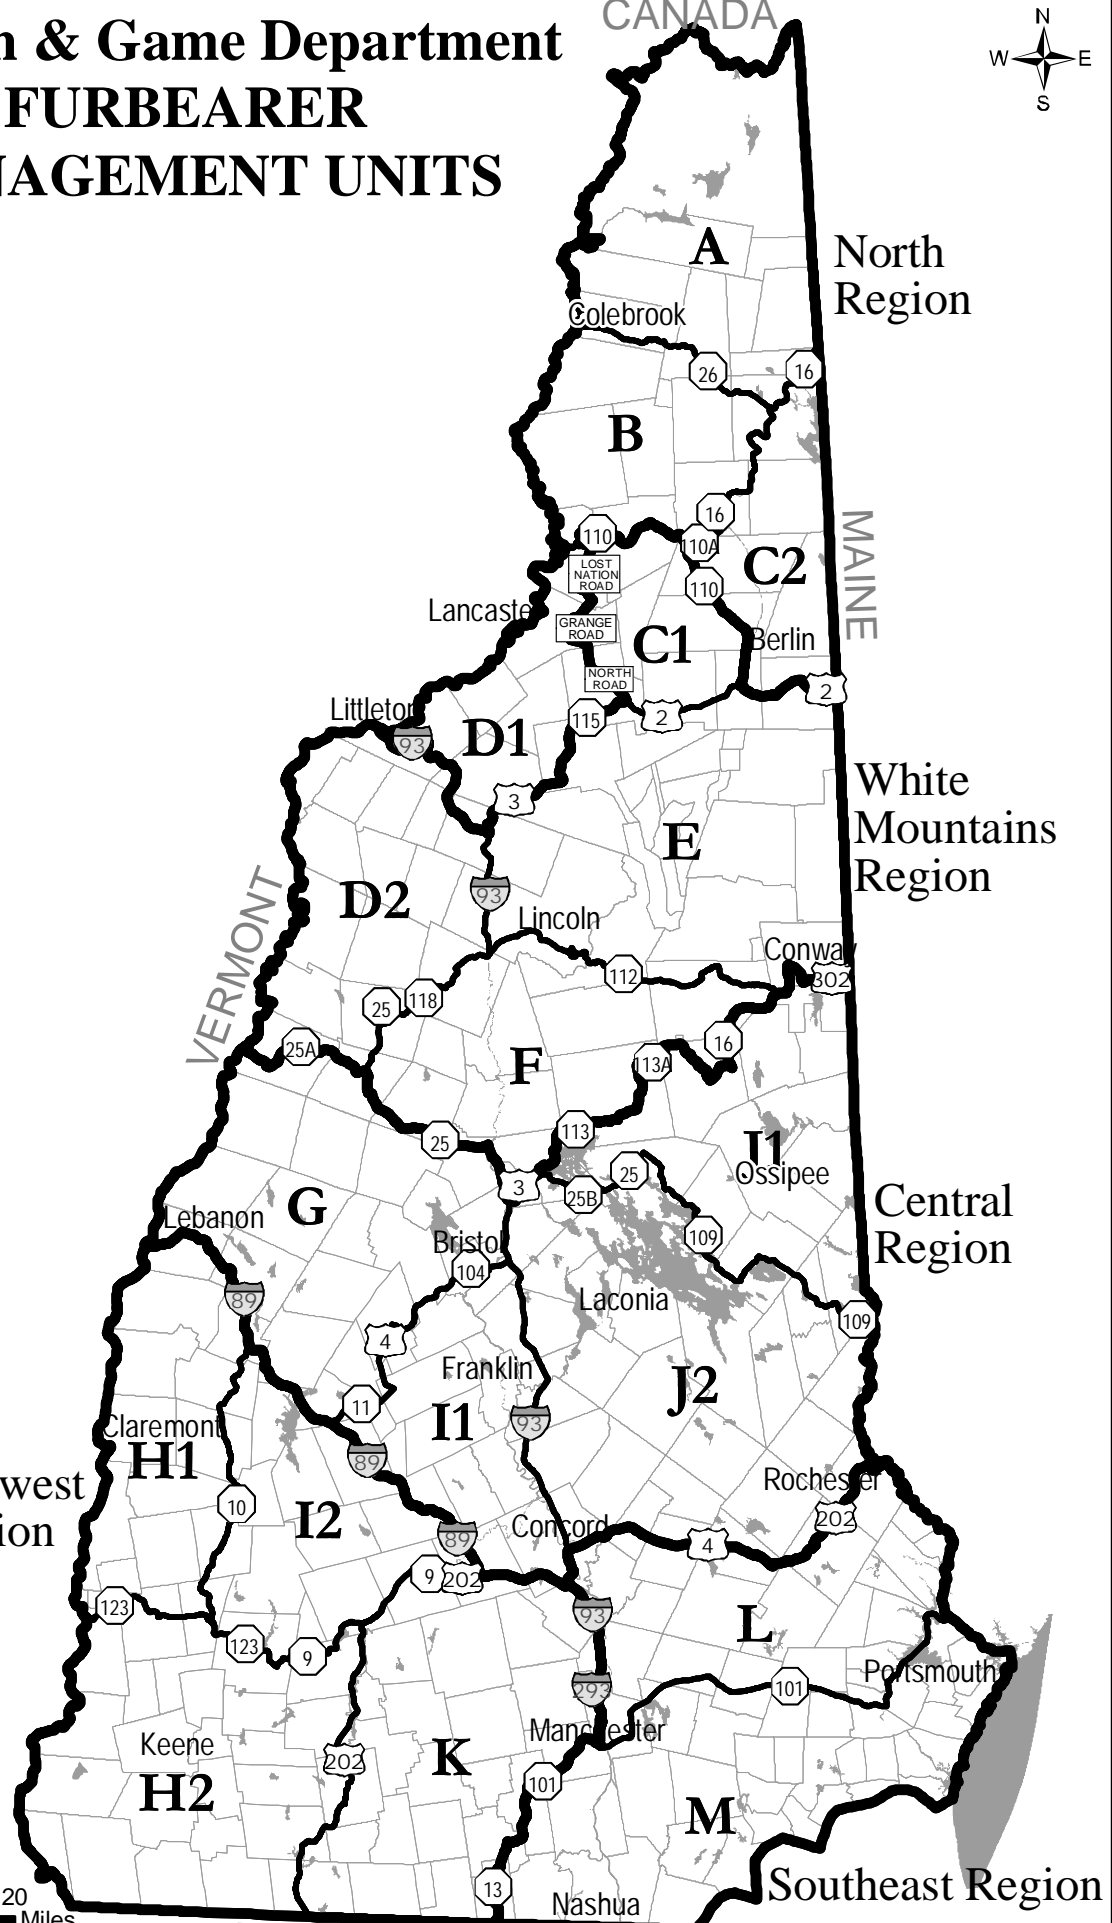

NH Fish & Game Department FURBEARER MANAGEMENT UNITS

CANADA

North
Region

MAINE

White
Mountains
Region

Central
Region

Southwest
Region

Southeast
Region

VERMONT

MASSACHUSETTS

0 10 20 Miles
Map prepared February 2021